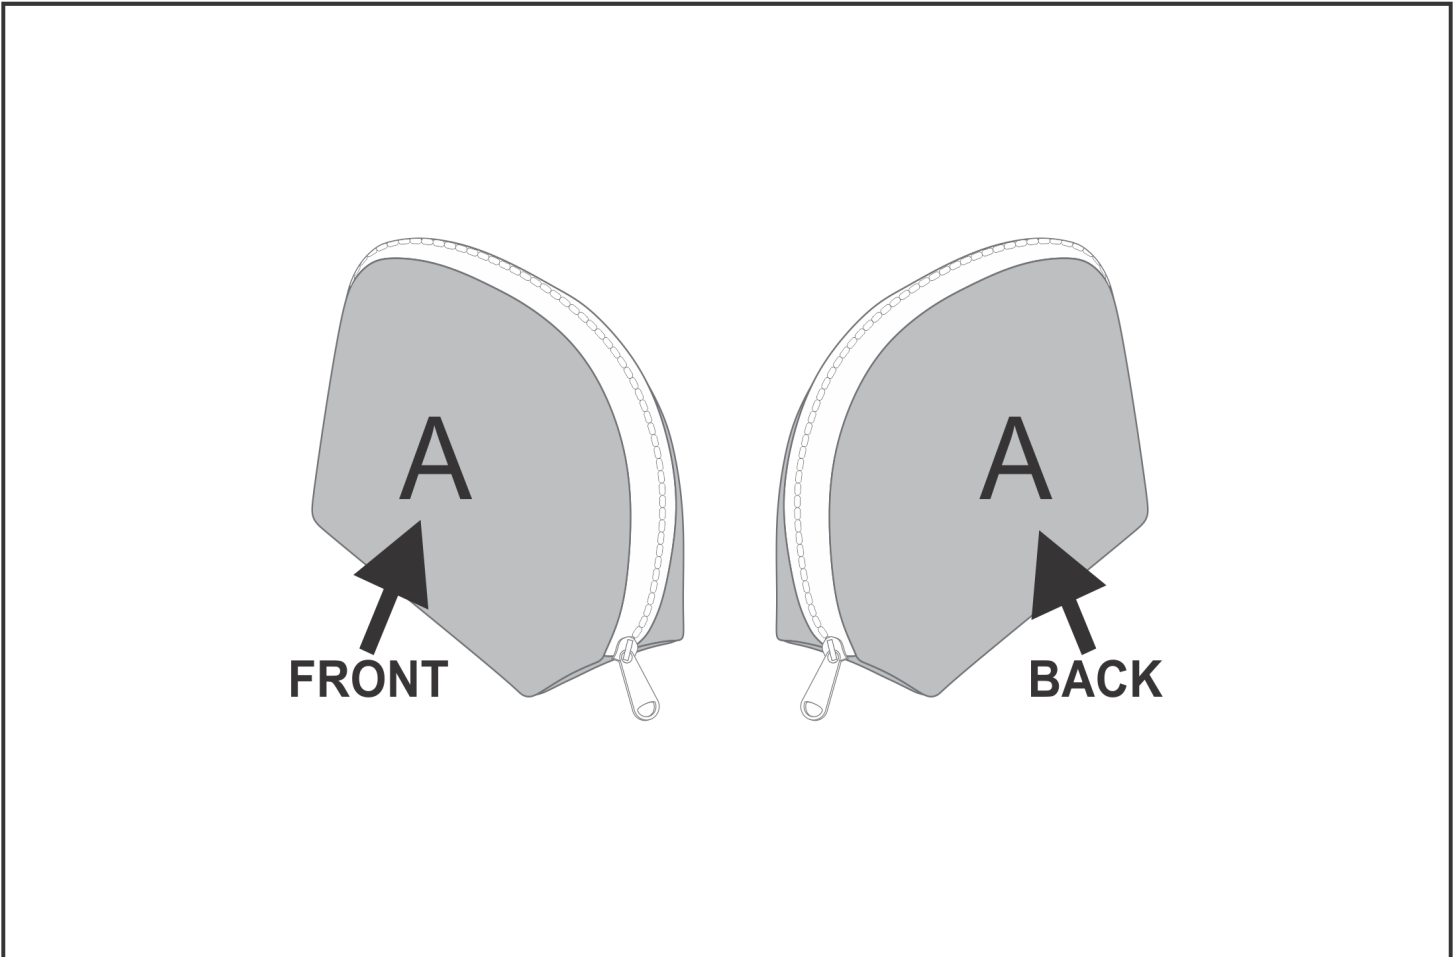

# SG-HP-98-G

PPS Hoppla Isabella Neoprene Maxi Cosmetic Bag

## Need to know:

Includes 1-Position Sublimation (setup fees apply)

- Please Note: We cannot guarantee 100% logo Alignment on all Brandable Panels.

- NB: Please note that Neoprene material is not conducive to having predominantly white back grounds due to the print transferring nature of the fabric and process used to complete the print. We always advise to have a background colour within the design as this mitigates the chances of material blemishes and ghosting of print.

## Branding Options:

Position	Branding Method (Branding Code)	No. of Colours	Dimension
A	Custom Sublimation A (CPSUB-A)	Full Colour	362mm wide x 555mm high